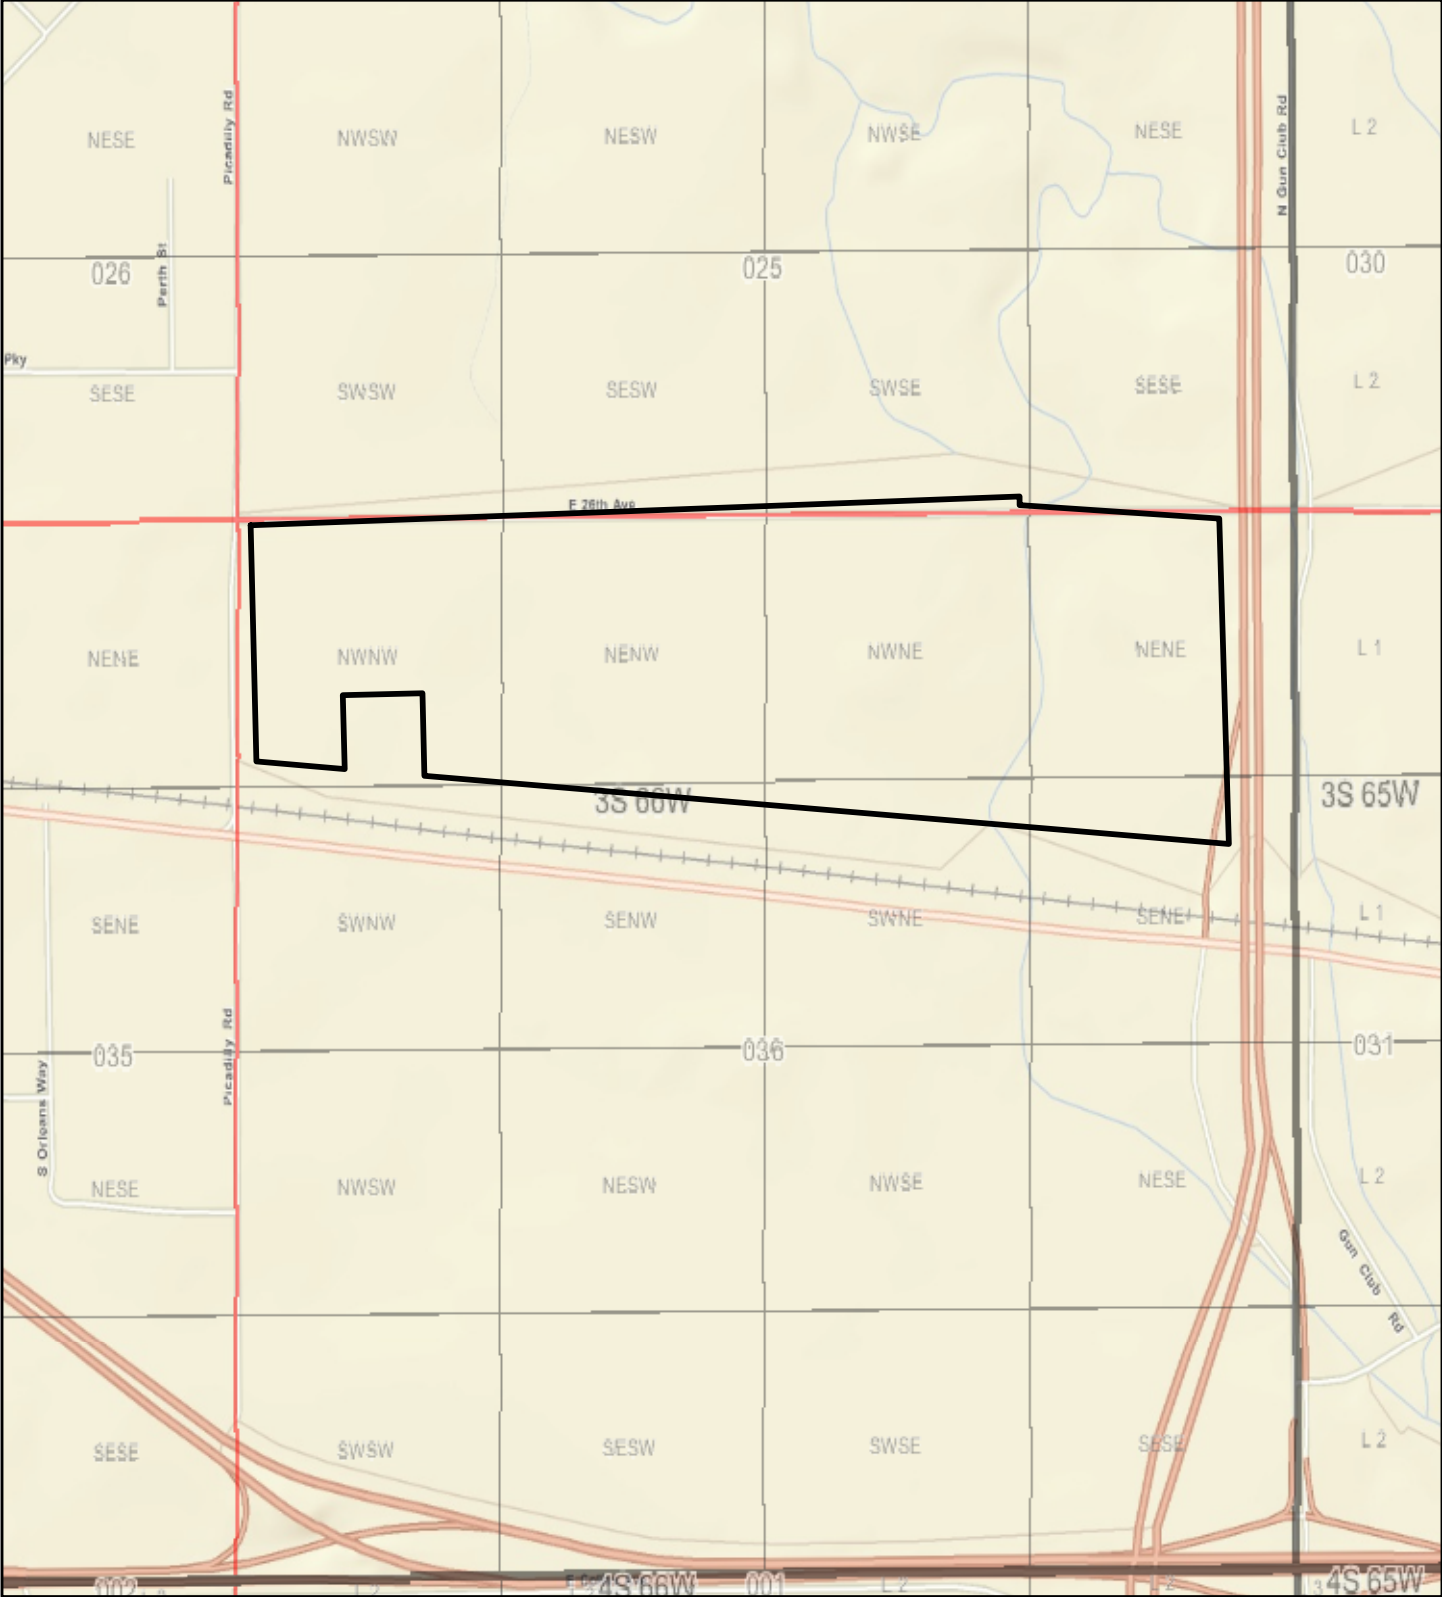

# ACC Metropolitan District

LGID# 65204

January 14, 2010

Legal Description:  
65204\_ACCMD\_O\_111203

**NOLTE**  
BEYOND ENGINEERING